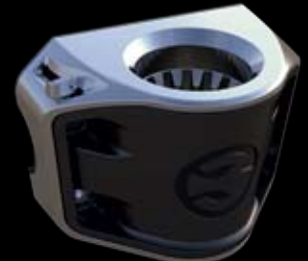

BURNEWIIN

Born on the Blue

DEEP SPLINES FOR HIGH LOAD ACCESSORIES
SPLINES- 22.5° INCREMENTS
LOW PROFILE LOCK-INTEGRATED

4.25" (108mm)

1.5" DIA.

*ACCESSORY HITCHING LOOP:
- RL5353 ROD LEASH
- TW1010 TOWEL

*316 STAINLESS

AVAILABLE* COMPATIBLE DM4800 DRAINAGE MANAGEMENT ADAPTER
AVAILABLE* INSULATOR GASKET SET FOR ALUMINUM BOATS G410
AVAILABLE* MOUNTING TEMPLATE INCLUDED IN PACKAGE

2.9" (74.4mm)

4X 2" long, 1/4-20, 316 stainless screws, washers and locking nuts INCLUDED

SCM	NAME	PART
NTS	GM650 MOUNT	002-009-00001
DESCRIPTION		
INVESTMENT CAST, HAND POLISHED, UNIVERSAL MOUNT		

GM650 MOUNT

GM400 MOUNT

GM300 SIDE MOUNT

GM500 SIDE MOUNT

Burnewiin offers an array of products that anchor into our signature gunwale mounting system. Our mounts are designed to give you an alternative and highly functional way to utilize your gunwales. The GM500 and GM650 mounts are made from investment cast, hand polished, 316 stainless steel and will bear the load of our most demanding accessories. You will have the versatility to remove your beastly downrigger and effortlessly drop in your handsome BBQ. At the dock, the rod holders can be stowed and replaced with fender cleats. These are just two examples of ways to configure your gunwales to meet your changing needs. The functionality, convenience and range of options that this system provides will truly enhance the time you spend enjoying your boat. For lighter loads (and budgets) the GM300 and GM400 mounts offer compatibility with a wide range of Burnewiin products. These mounts are also a great way to securely stow accessories when not in use.