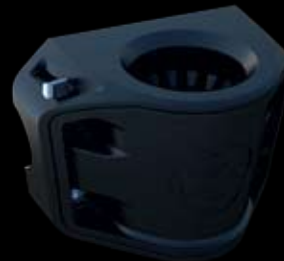

BURNEWIIN

Born on the Blue

DEEP SPLINES FOR HIGH LOAD ACCESSORIES
SPLINES- 22.5° INCREMENTS
LOW PROFILE LOCK-INTEGRATED

4.25" (108mm)

1.5" DIA.

*ACCESSORY HITCHING LOOP:
- RL5353 ROD LEASH
- TW1010 TOWEL

*316 STAINLESS

AVAILABLE* COMPATIBLE DM4800 DRAINAGE MANAGEMENT ADAPTER
AVAILABLE* INSULATOR GASKET SET FOR ALUMINUM BOATS G410
AVAILABLE* MOUNTING TEMPLATE INCLUDED IN PACKAGE

2.9" (74.4mm)

4X 2" long, 1/4-20, 316 stainless screws, washers and locking nuts INCLUDED

SCM	NAME	PART
NTS	GM650 MOUNT	002-009-00001
DESCRIPTION		
INVESTMENT CAST, HAND POLISHED, UNIVERSAL MOUNT		

GM650 MOUNT

GM400 MOUNT

GM300 SIDE MOUNT

GM500 SIDE MOUNT

Burnewiin offers an array of products that anchor into our signature gunwale mounting system. Our mounts are designed to give you an alternative and highly functional way to utilize your gunwales. The GM500 and GM650 mounts are made from investment cast, hand polished, 316 stainless steel and will bear the load of our most demanding accessories. You will have the versatility to remove your beastly downrigger and effortlessly drop in your handsome BBQ. At the dock, the rod holders can be stowed and replaced with fender cleats. These are just two examples of ways to configure your gunwales to meet your changing needs. The functionality, convenience and range of options that this system provides will truly enhance the time you spend enjoying your boat. For lighter loads (and budgets) the GM300 and GM400 mounts offer compatibility with a wide range of Burnewiin products. These mounts are also a great way to securely stow accessories when not in use.