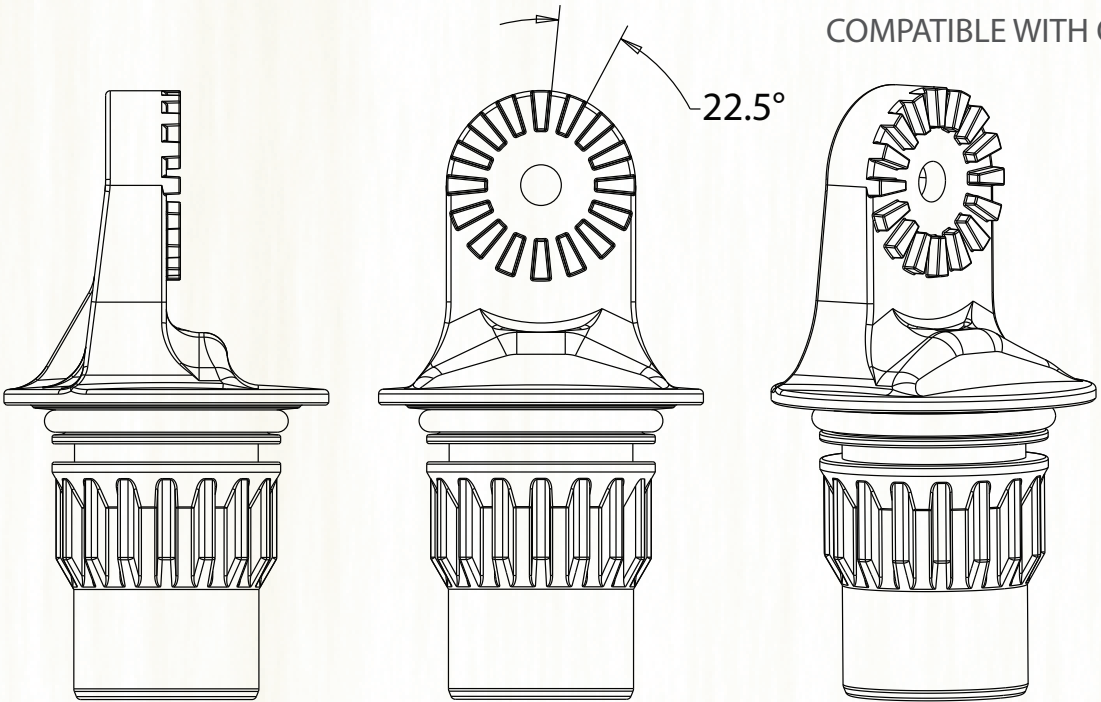

COMPATIBLE WITH OTHER NAME BRAND ROD HOLDERS

- WEST MARINE
- SCOTTY
- CABELAS
- FOLBE

22.5 DEGREE INCREMENTS WITH LOCKING MECHANISM

MOUNT NOT INCLUDED

COMPATIBLE W/ GM650 AND GM400 MOUNT

SCM	NAME	PART
NTS	AP499 ROD HOLDER ADAPTER	002-009-00030

DESCRIPTION ADAPTER FOR OTHER MANUFACTURER'S ROD HOLDERS