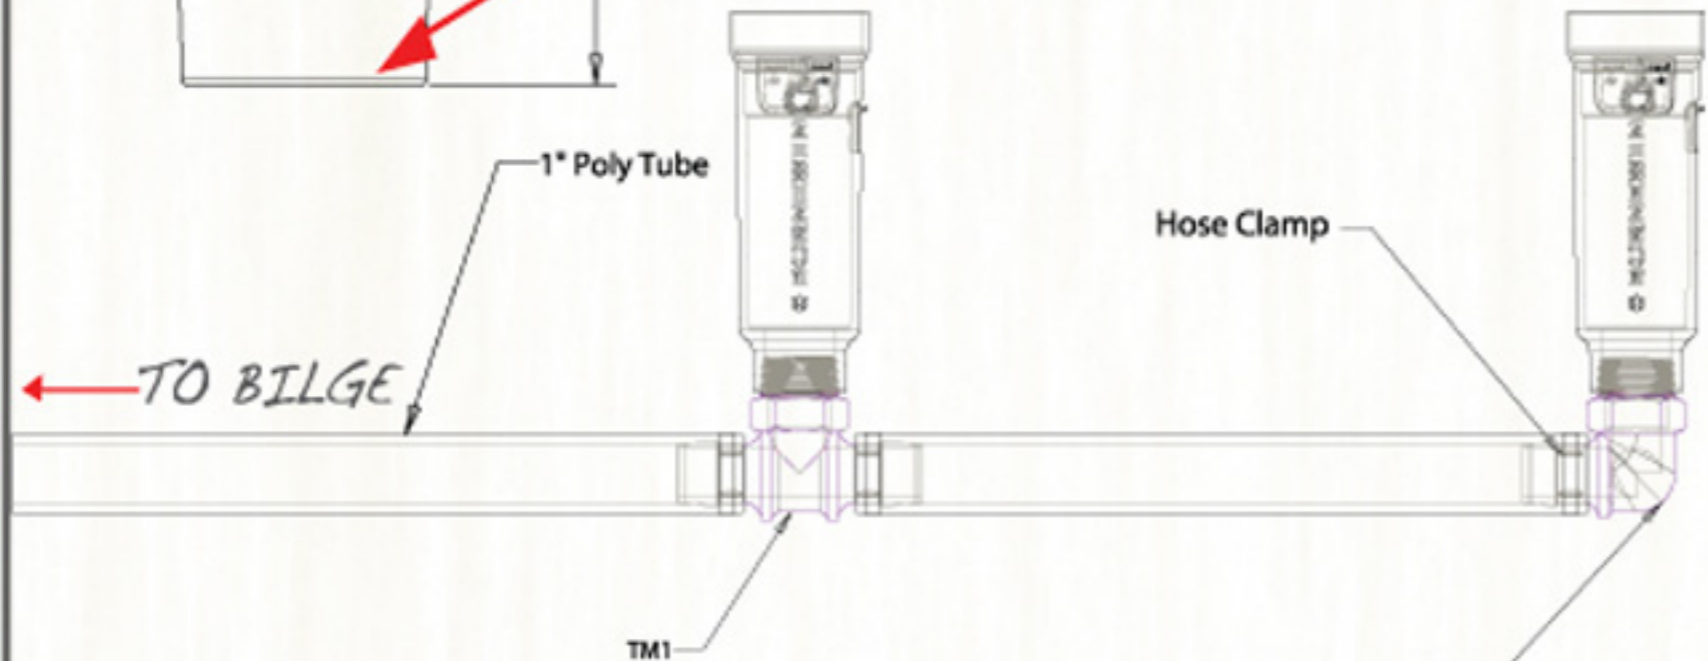

COMPATIBLE WITH GM650

BAYONETTE CONNECTION
TO BOTTOM OF GM650

*USE MARINE ADHESIVE SEALER

6.26"
[159mm]

ACCEPTS 1" NATIONAL PIPE THREAD FITTING

PART
002-001-00014

SCM NAME
NTS DM4800 DRAIN MGMT ADAPTER

DESCRIPTION
DRAIN MGMT FOR MOUNT THAT PENETRATES CLOSED SPACES