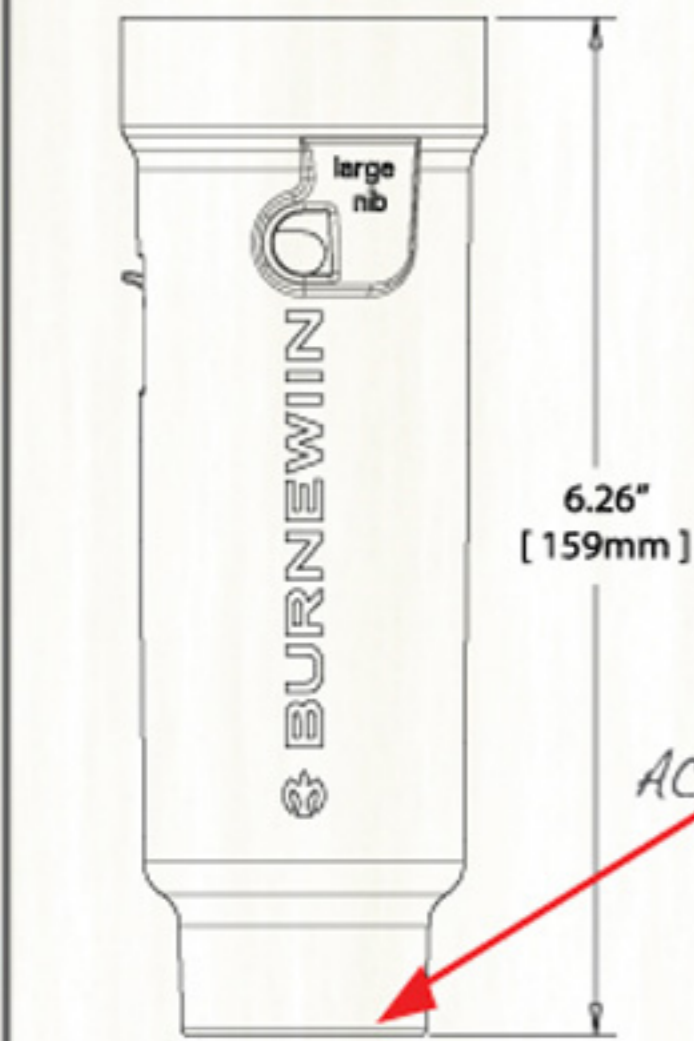

COMPATIBLE WITH GM650

BAYONETTE CONNECTION
TO BOTTOM OF GM650

*USE MARINE ADHESIVE SEALER

6.26"
[159mm]

ACCEPTS 1" NATIONAL PIPE THREAD FITTING

PART
002-001-00014

SCM NAME
NTS DM4800 DRAIN MGMT ADAPTER

DESCRIPTION
DRAIN MGMT FOR MOUNT THAT PENETRATES CLOSED SPACES