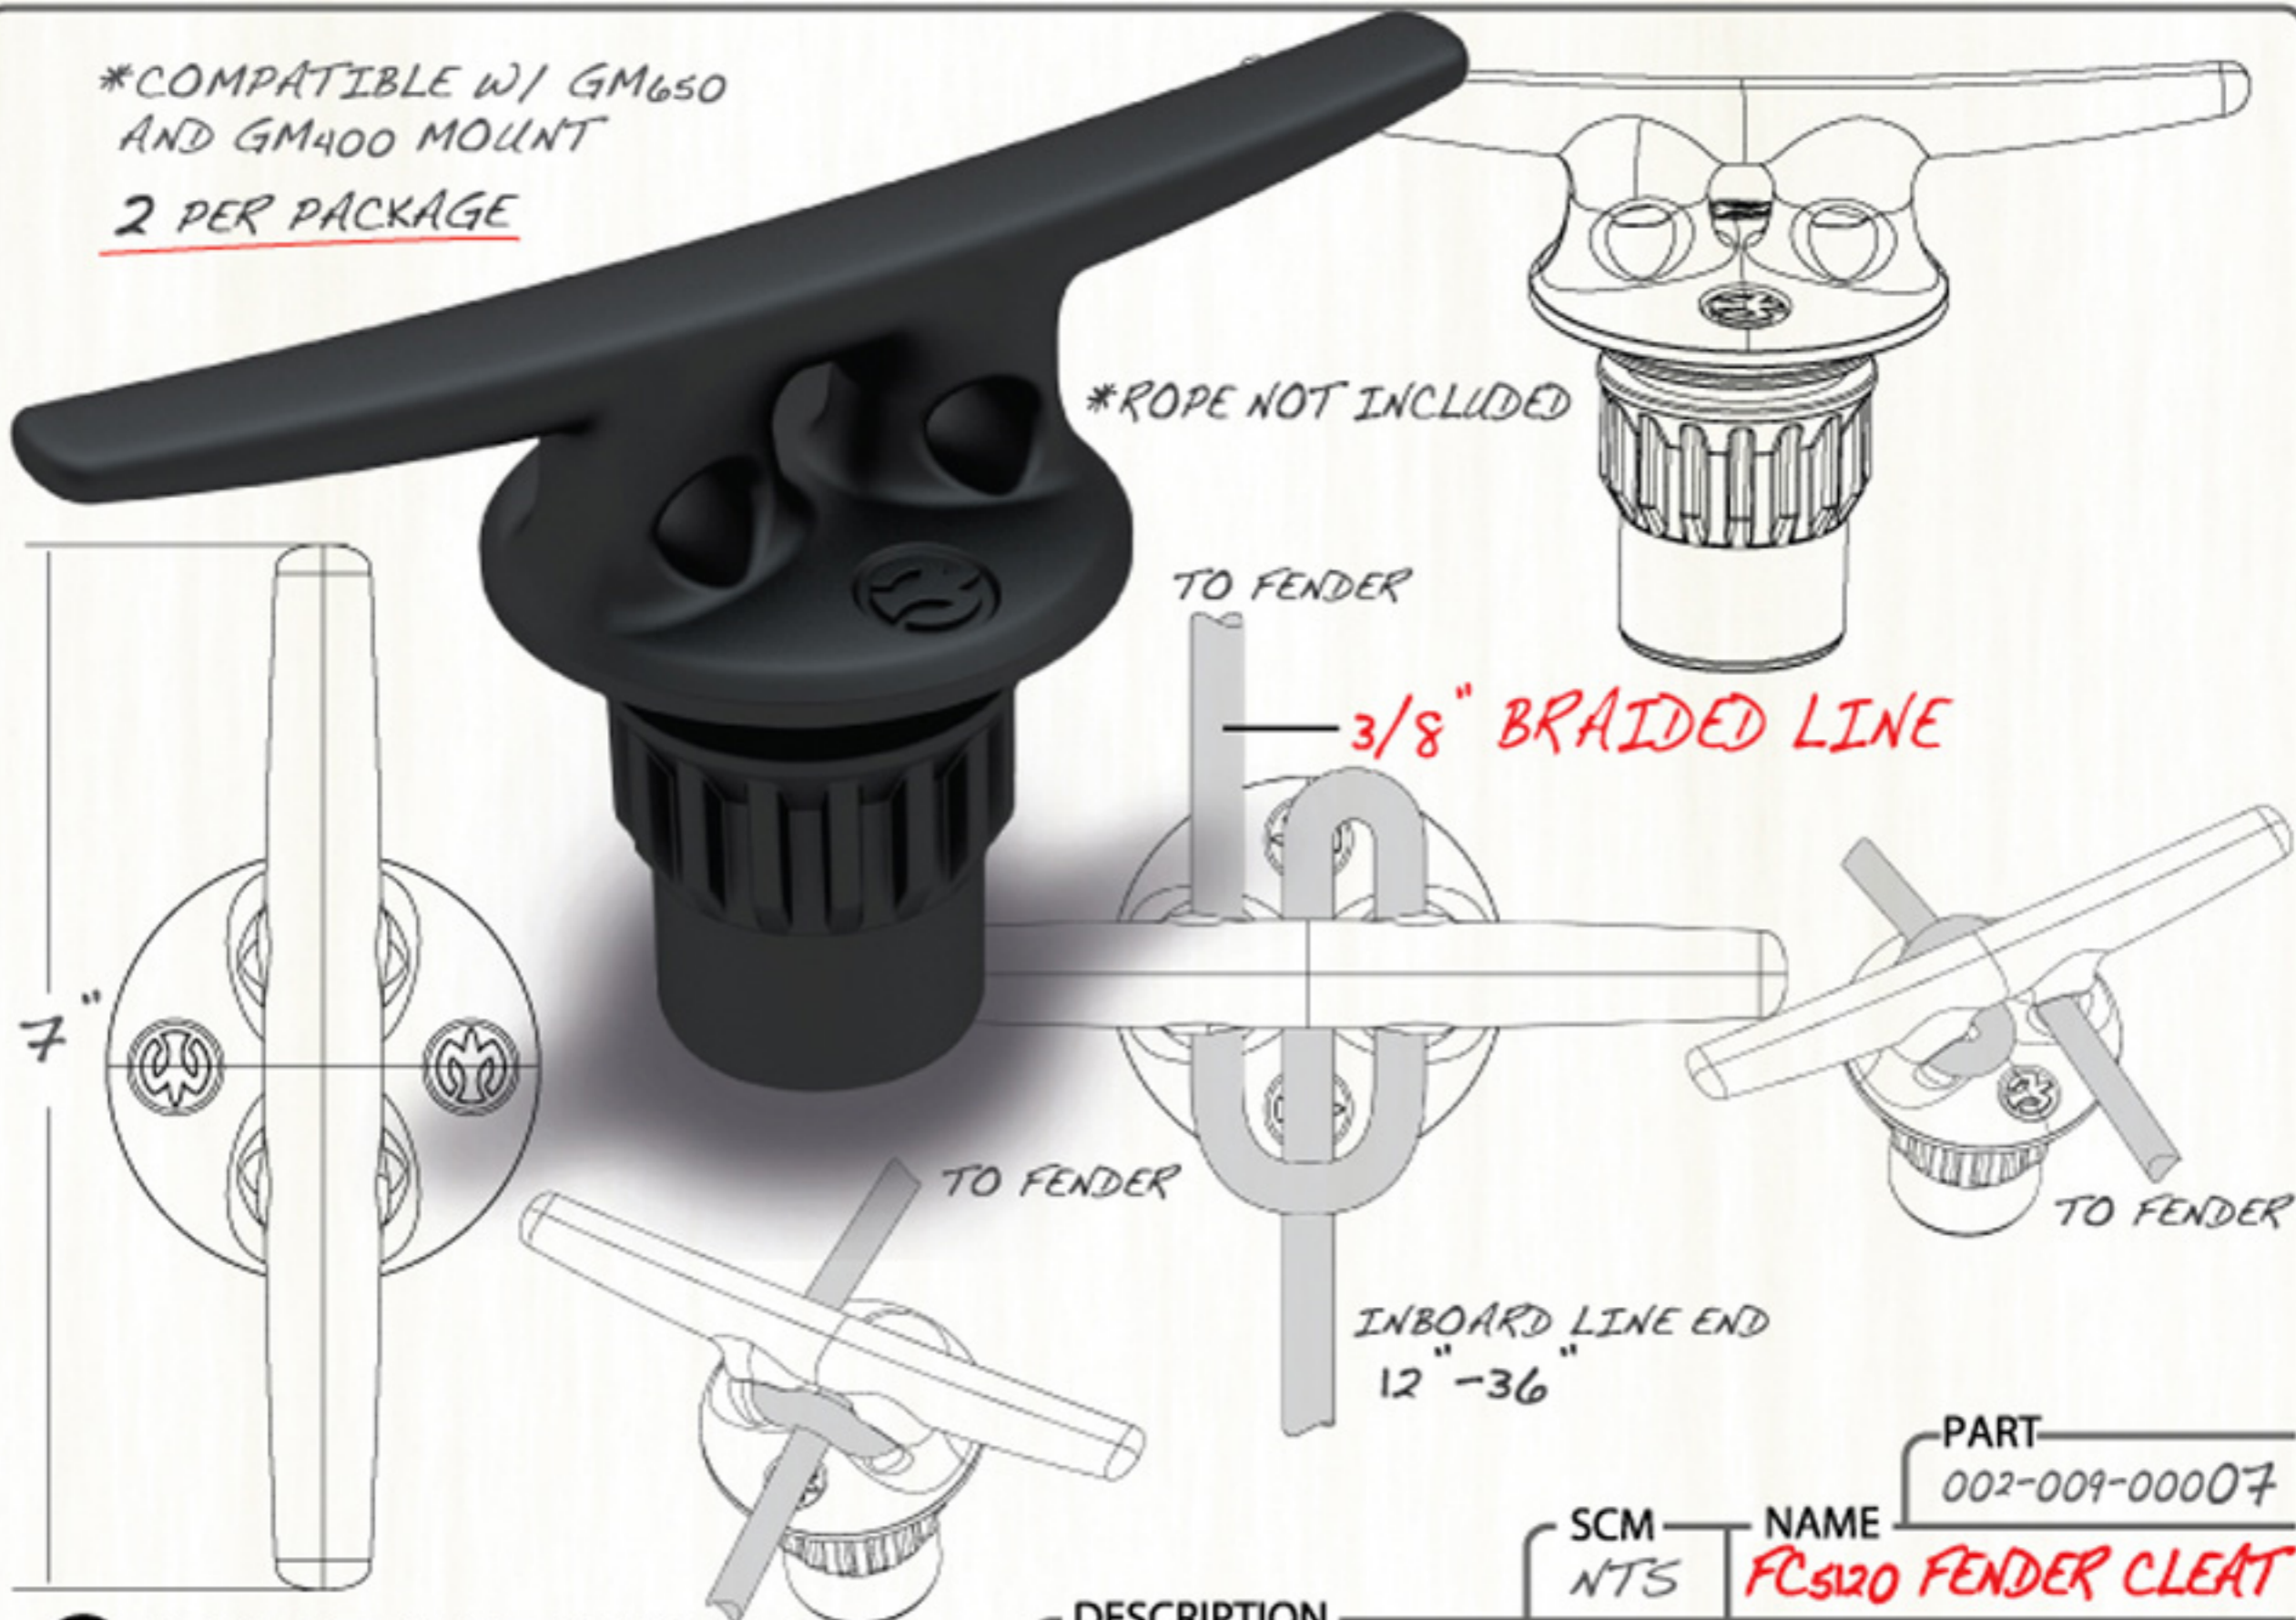

*COMPATIBLE W/ GM650
AND GM400 MOUNT
2 PER PACKAGE

*ROPE NOT INCLUDED

TO FENDER

3/8" BRAIDED LINE

TO FENDER

INBOARD LINE END
12"-36"

TO FENDER

PART
002-009-00007

SCM NAME
NTS FC5120 FENDER CLEAT

BURNEWIIN

DESCRIPTION
GLASS REINFORCED NYLON ULTIMATE FENDER MANAGEMENT