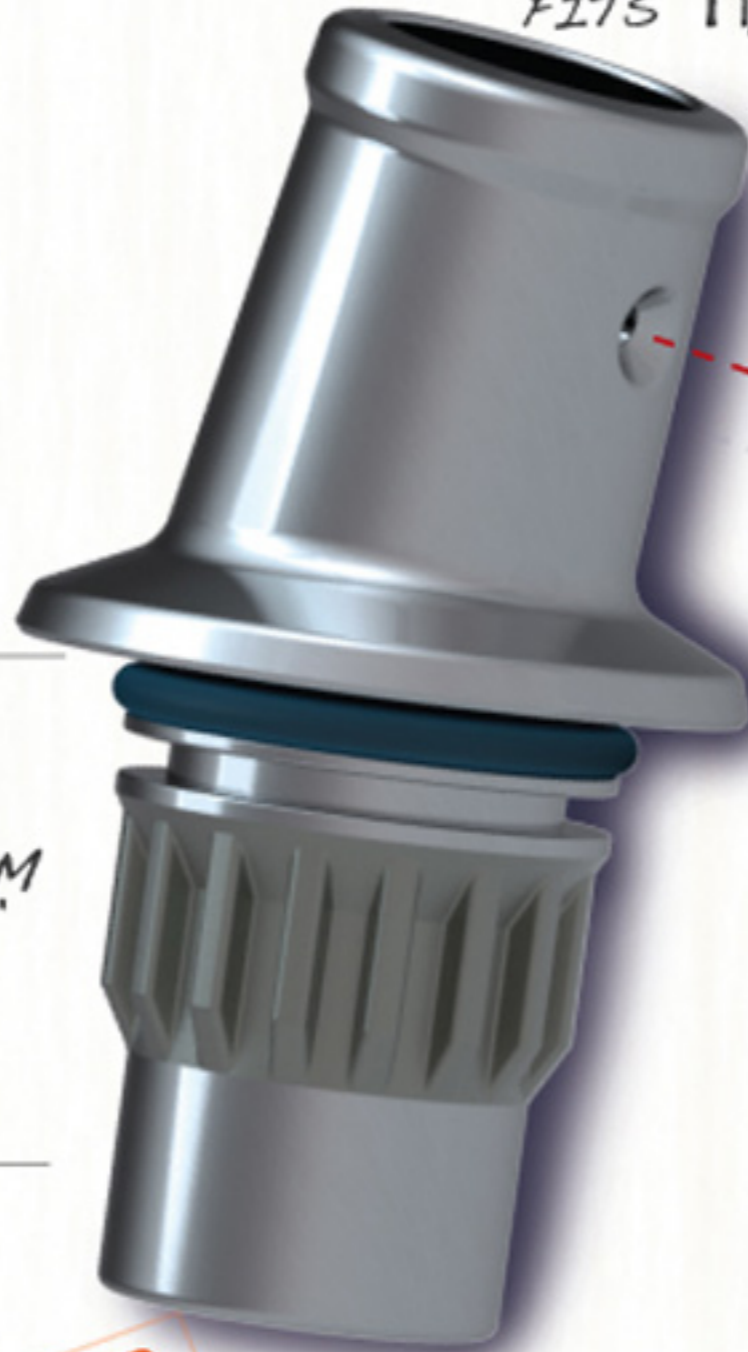

FITS 1/4" DIA. FLAG POLES

65 MM  
2.5"

RECOMMENDED  
FLAGPOLES

WEST MARINE/SEATEAK SKU

36" - 113712/60754

48" - 211557/60756

COMPATIBLE W/  
GM650 AND GM400  
MOUNT

MOUNT NOT  
INCLUDED

PART  
002-009-00013

SCM  
NTS

NAME  
**FL6155 FLAG HOLDER**

DESCRIPTION  
HAND POLISHED INVESTMENT CAST 316 STAINLESS FLAG HOLDER

 **BURNEWIN**