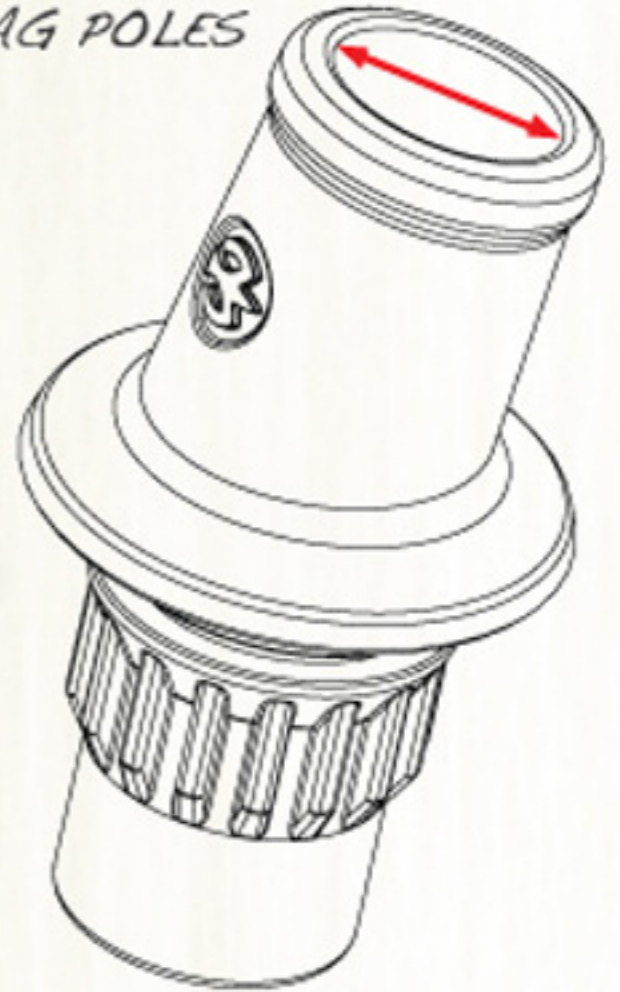

FITS 1/4" DIA. FLAG POLES

65 MM  
2.5"

RECOMMENDED  
FLAGPOLES

WEST MARINE/SEATEAK SKU

36" - 113712/60754

48" - 211557/60756

COMPATIBLE W/  
GM650 AND GM400  
MOUNT

MOUNT NOT  
INCLUDED

PART  
002-009-00013

SCM  
NTS

NAME  
**FL6155 FLAG HOLDER**

DESCRIPTION  
HAND POLISHED INVESTMENT CAST 316 STAINLESS FLAG HOLDER

 **BURNEWIN**