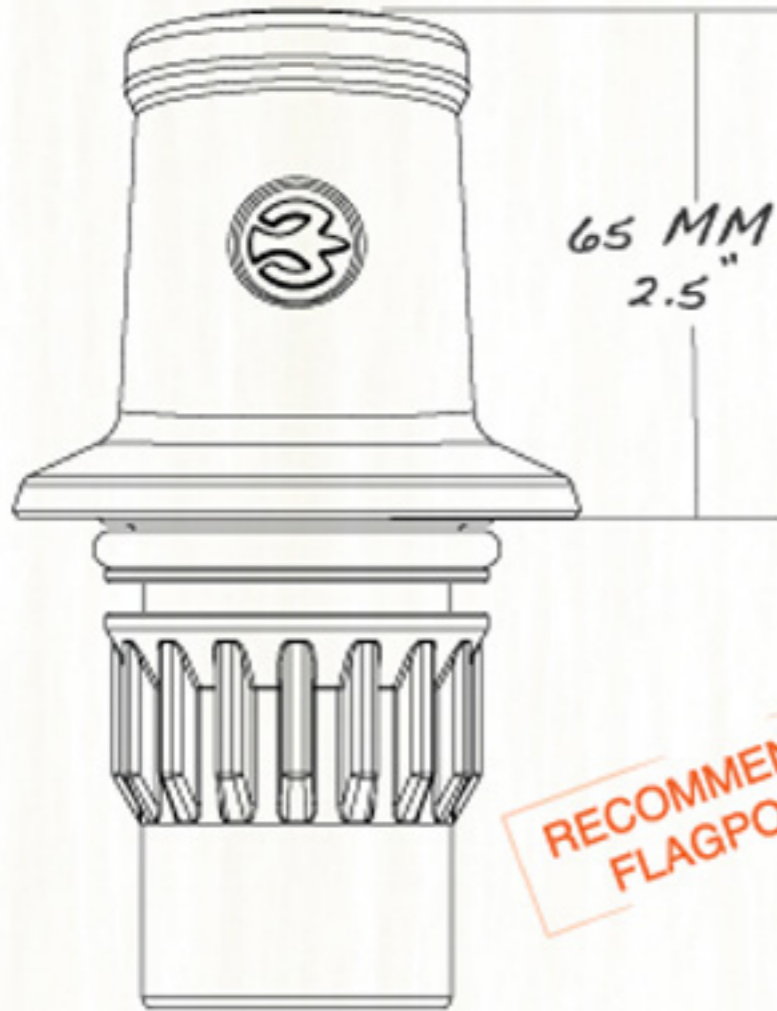

FITS 1/4" DIA. FLAG POLES

65 MM  
2.5"

RECOMMENDED  
FLAGPOLES

WEST MARINE/SEATEAK SKU

36" - 113712/60754

48" - 211557/60756

COMPATIBLE W/  
GM650 AND GM400  
MOUNT

MOUNT NOT  
INCLUDED

PART  
002-009-00013

SCM  
NTS

NAME  
**FL6155 FLAG HOLDER**

DESCRIPTION  
HAND POLISHED INVESTMENT CAST 316 STAINLESS FLAG HOLDER

 **BURNEWIN**