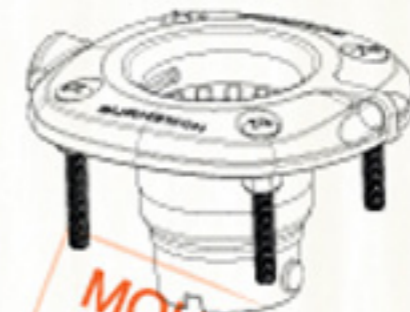

FITS 1/4" DIA. FLAG POLES

65 MM  
2.5"

RECOMMENDED  
FLAGPOLES

WEST MARINE/SEATEAK SKU

36" - 113712/60754

48" - 211557/60756

COMPATIBLE W/  
GM650 AND GM400  
MOUNT

MOUNT NOT  
INCLUDED

PART  
002-009-00013

SCM  
NTS

NAME  
**FL6155 FLAG HOLDER**

DESCRIPTION  
HAND POLISHED INVESTMENT CAST 316 STAINLESS FLAG HOLDER

 **BURNEWIN**